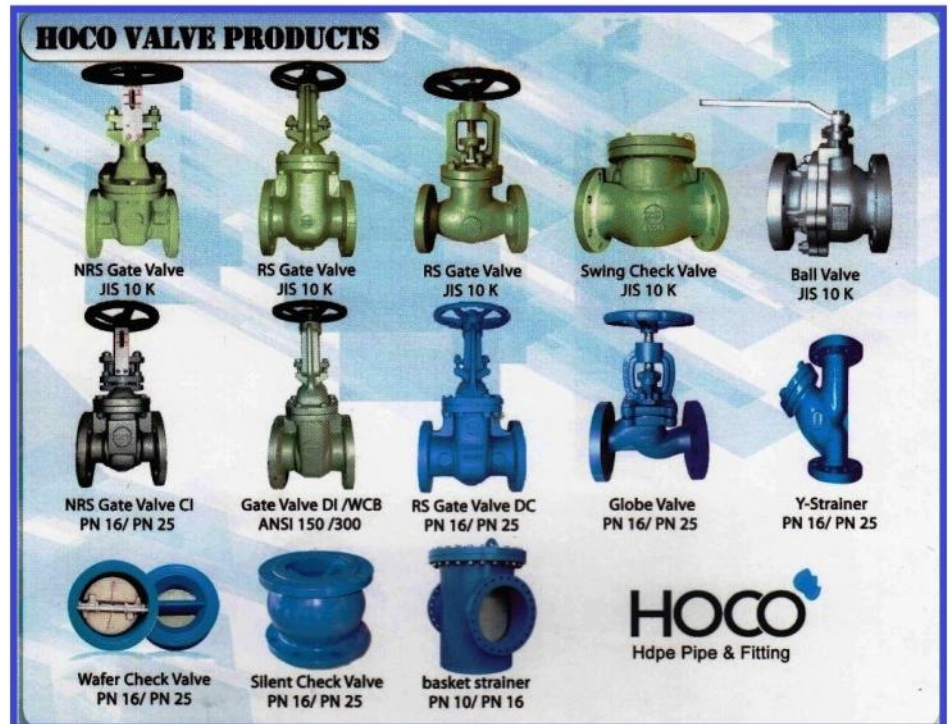

GATE VALVE

BRASS VALVE

HOCO VALVE PRODUCTS

PIPA HOCO

Hdpe pipe & Fitting

PE. FITTINGS

upvc-saddle-clamp

bolts saddle